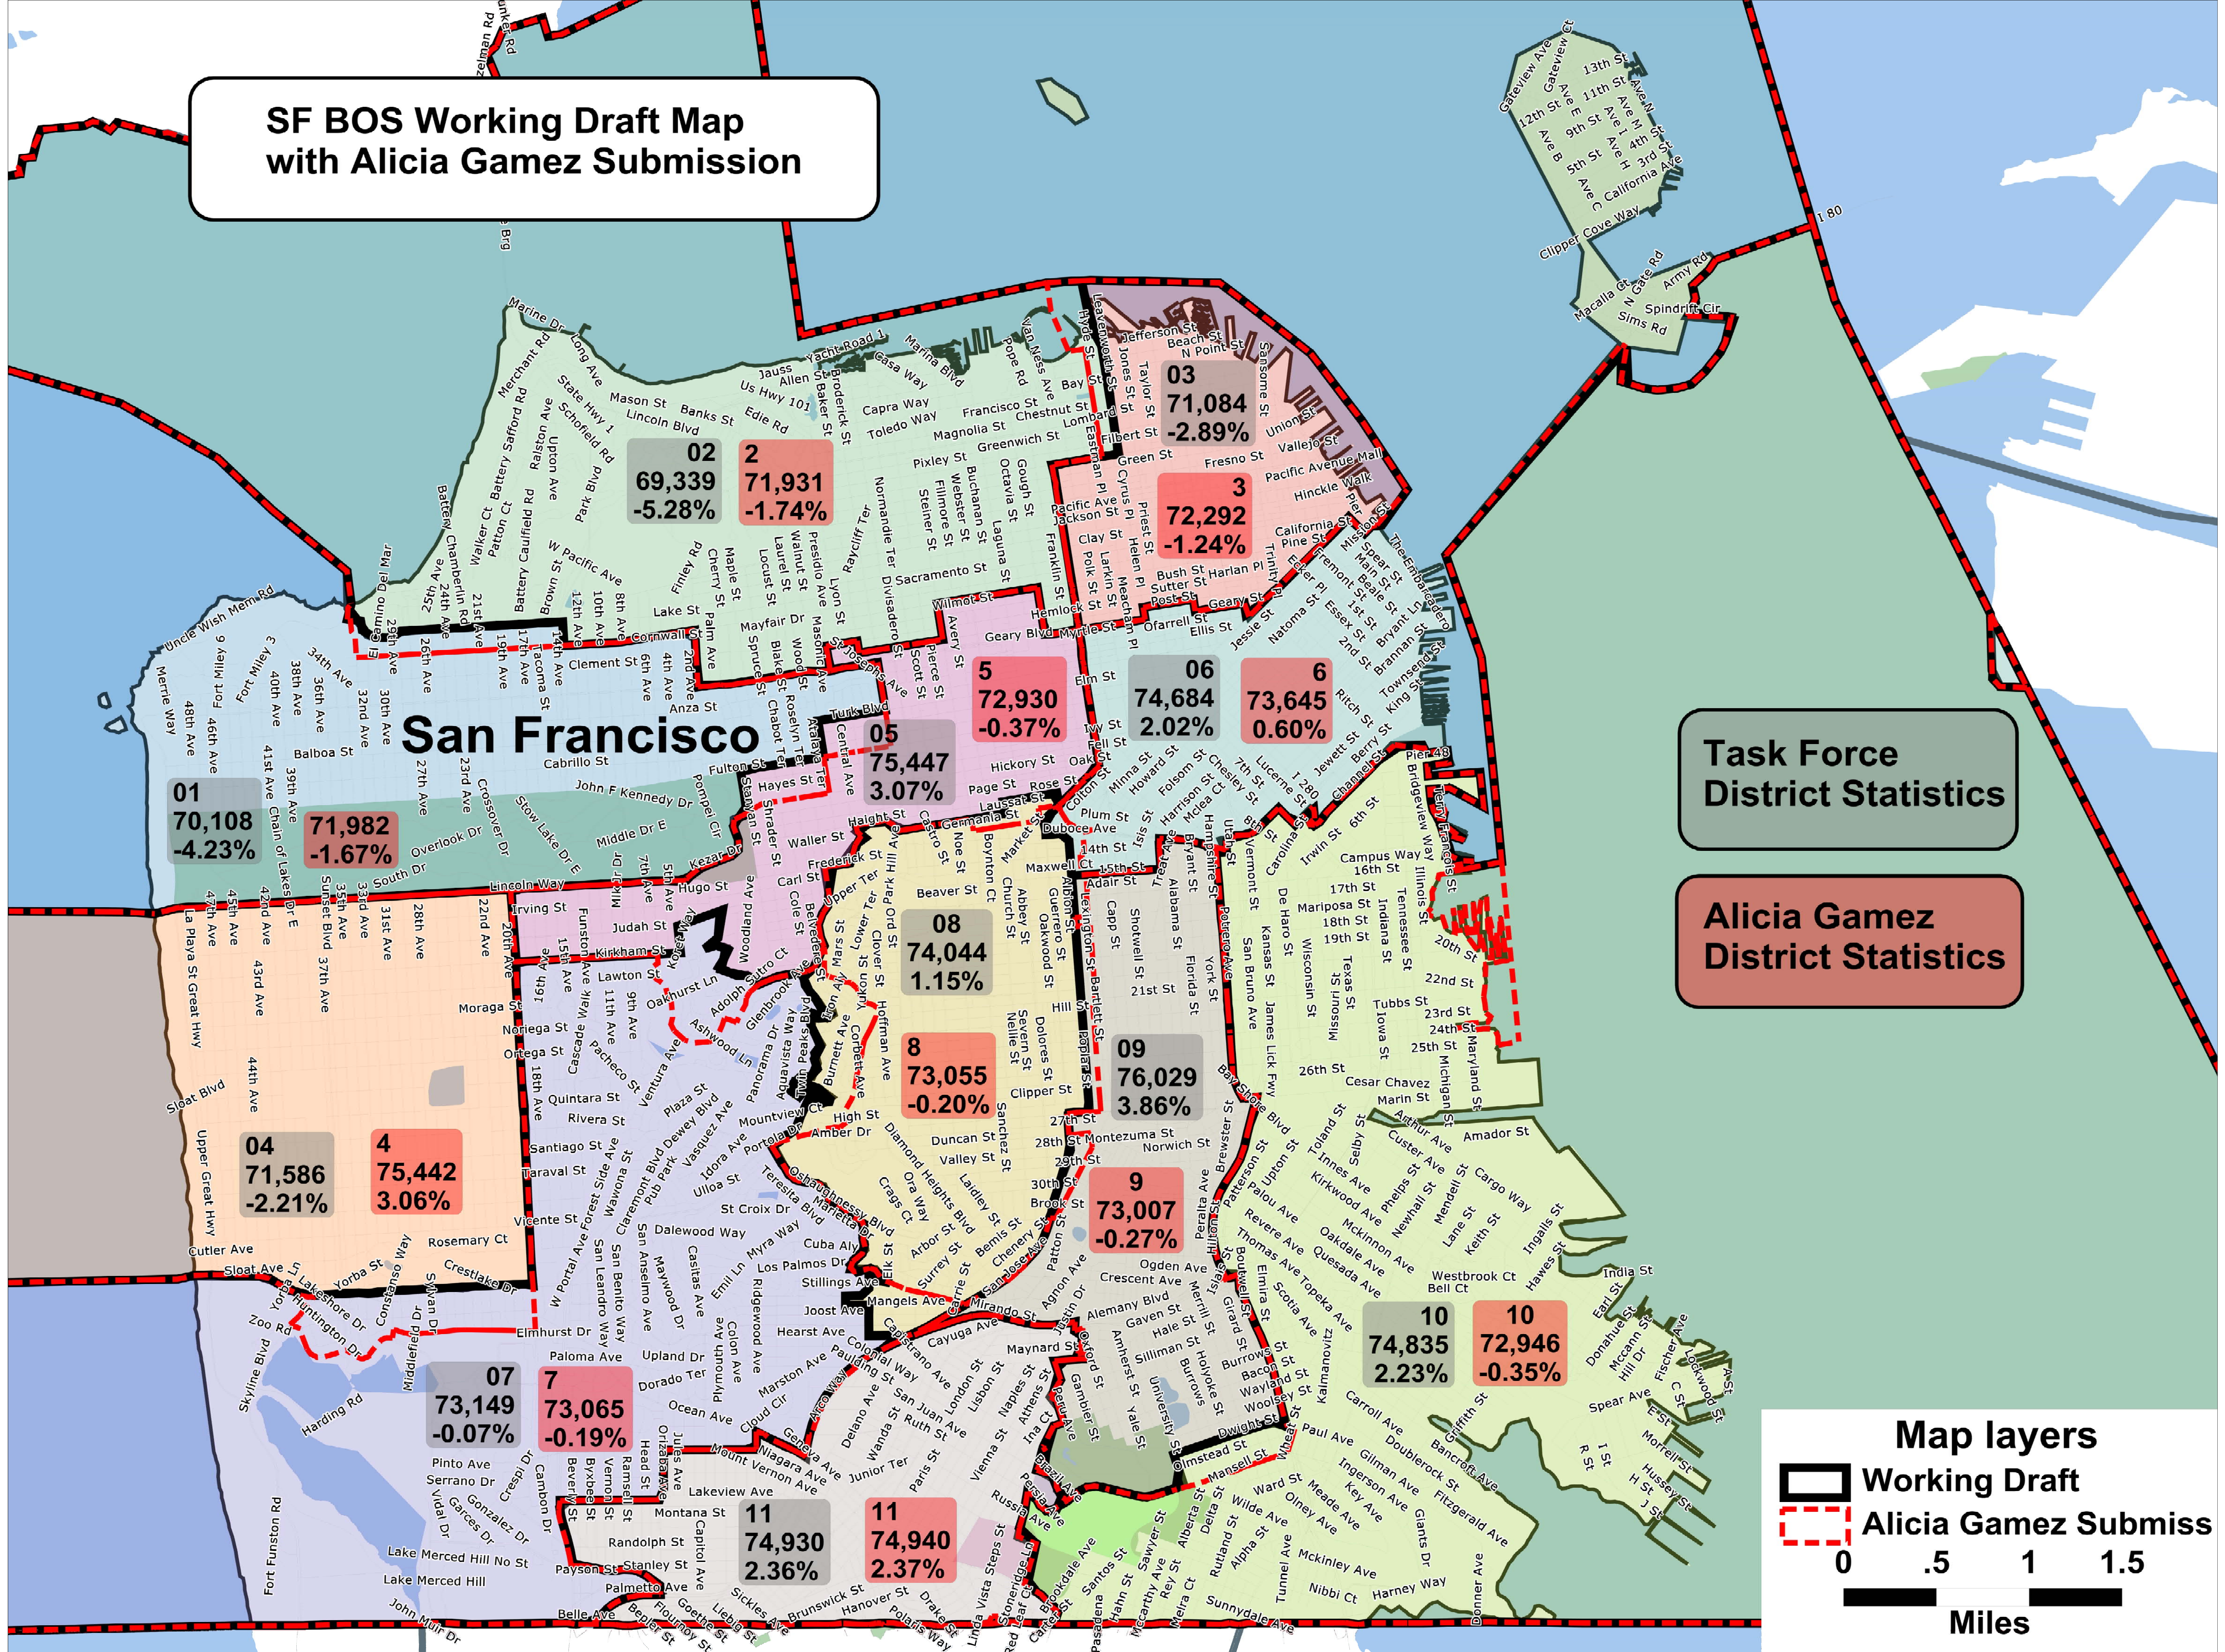

SF BOS Working Draft Map with Alicia Gamez Submission

Task Force District Statistics

Alicia Gamez District Statistics

Map layers

- Working Draft
- Alicia Gamez Submission

0 0.5 1 1.5 Miles