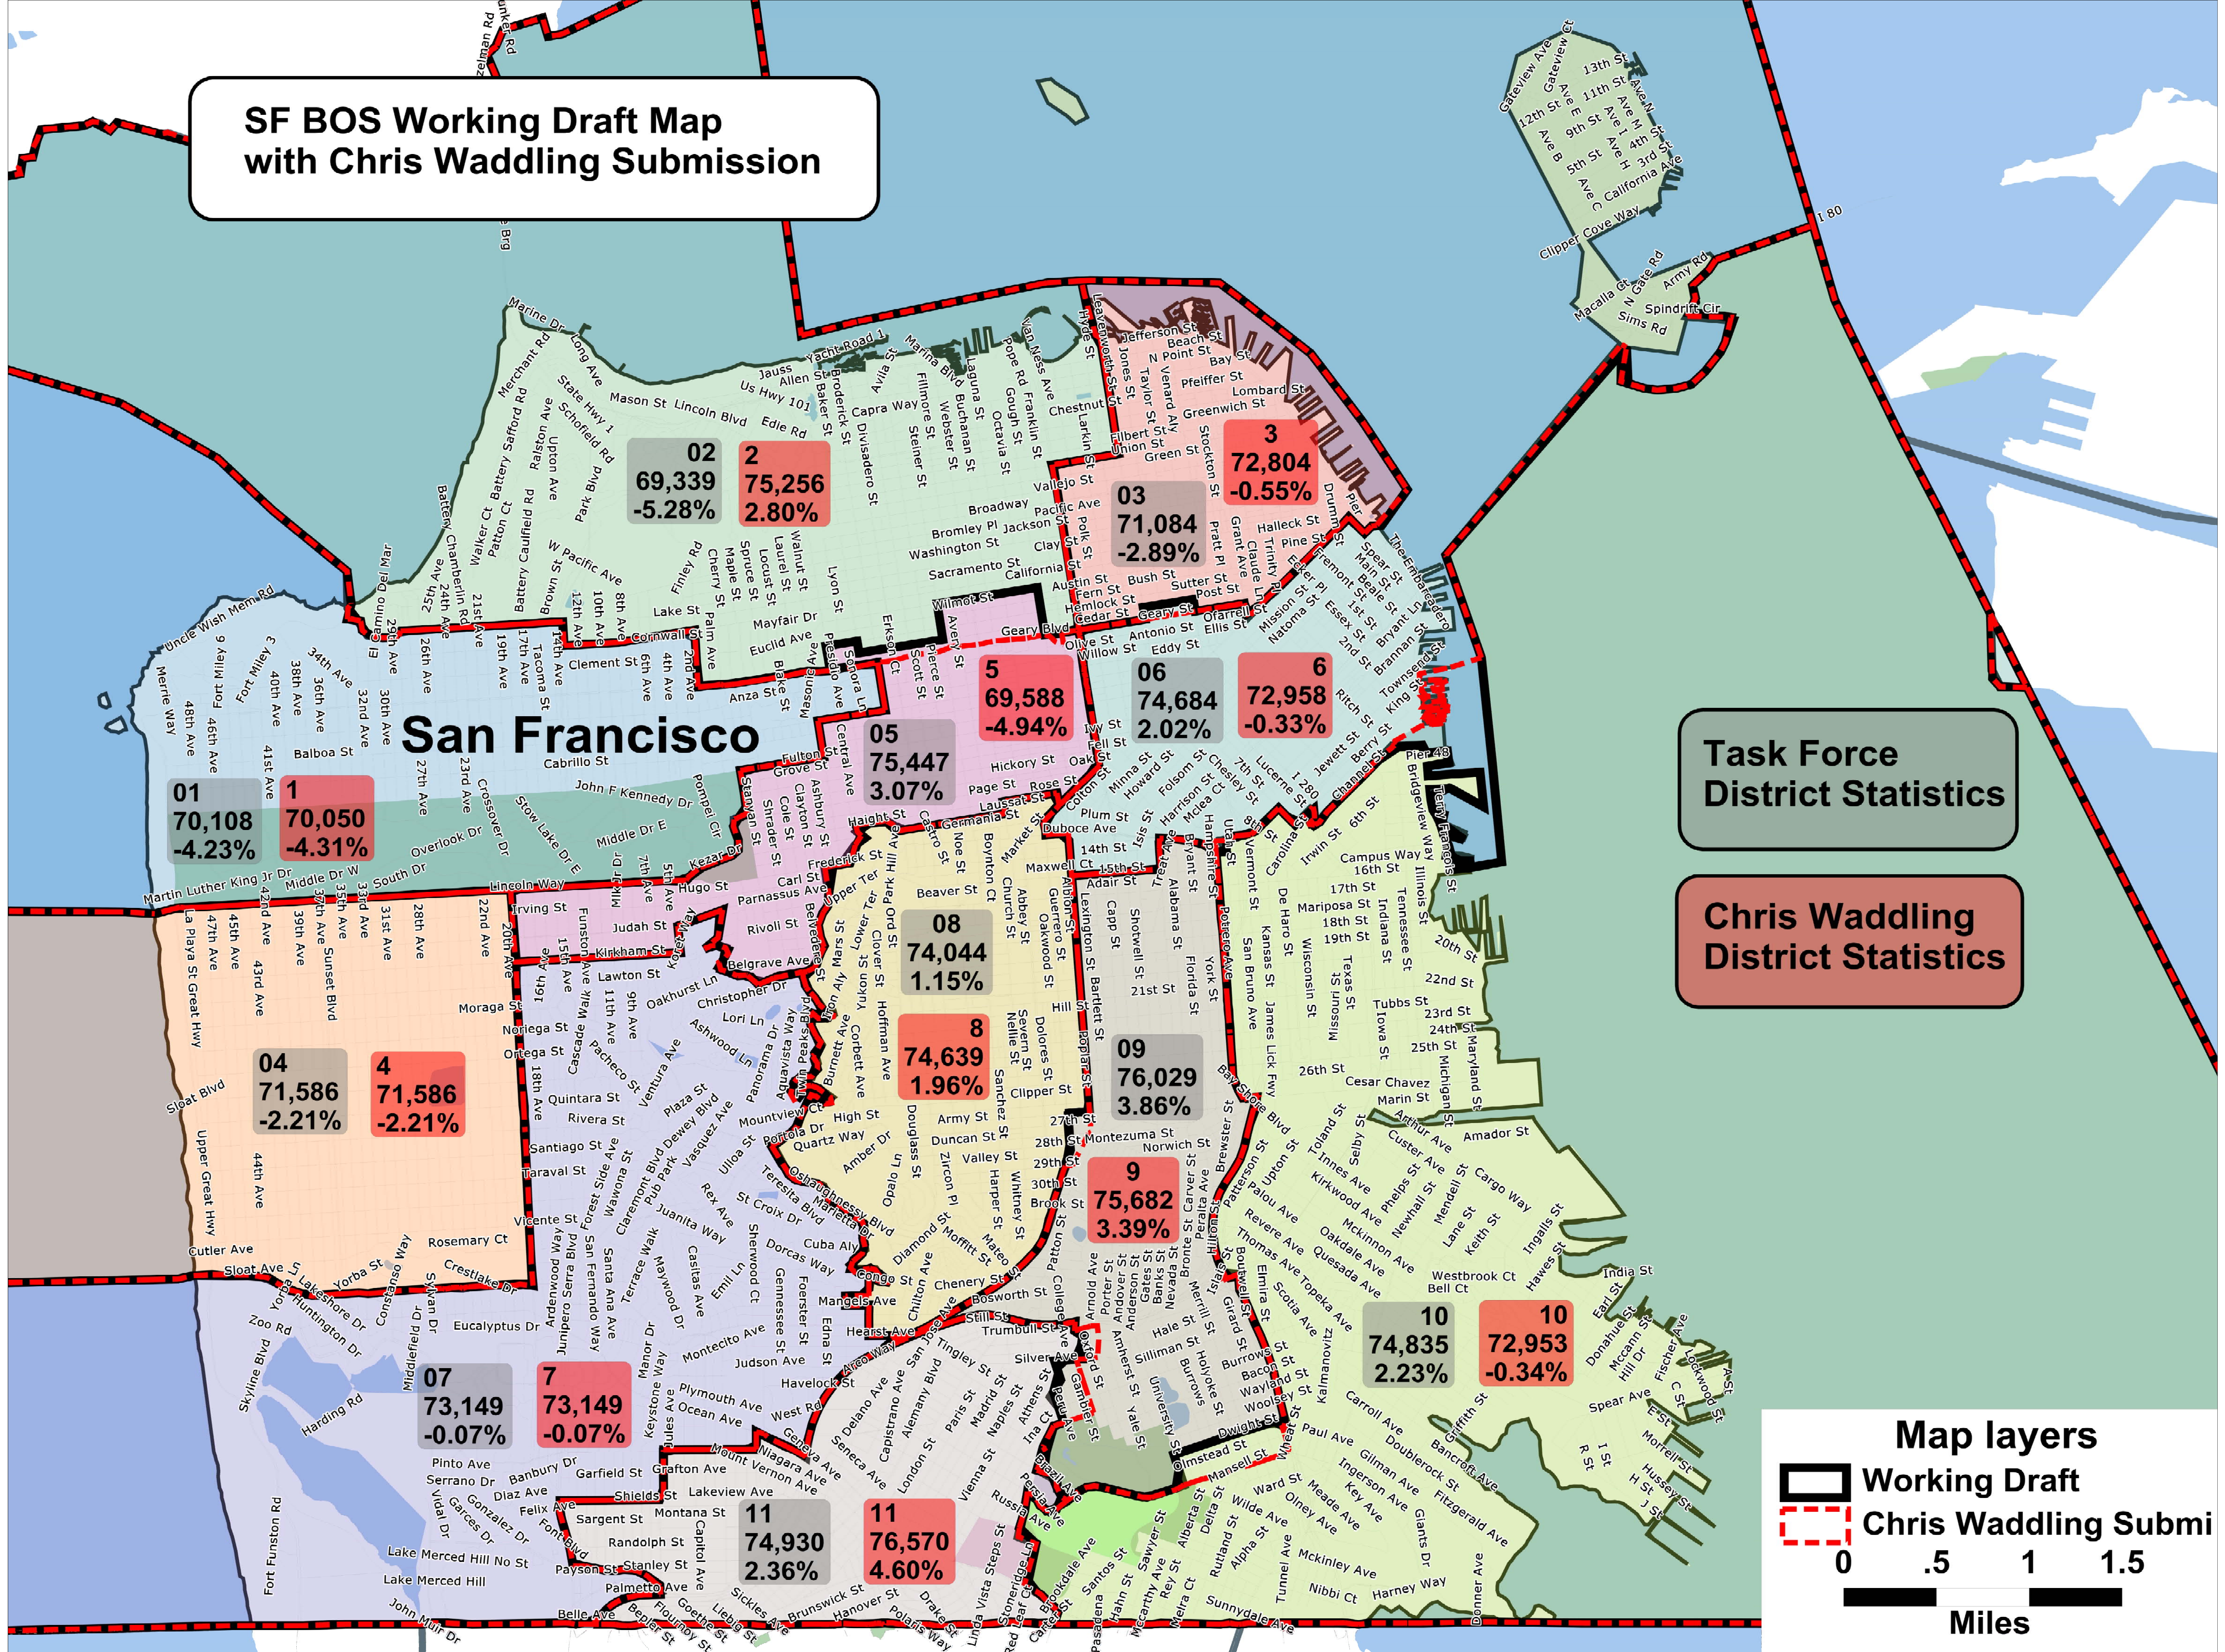

# SF BOS Working Draft Map with Chris Waddling Submission

**Task Force  
District Statistics**

**Chris Waddling  
District Statistics**

**Map layers**

- Working Draft
- Chris Waddling Submi

0 .5 1 1.5  
Miles