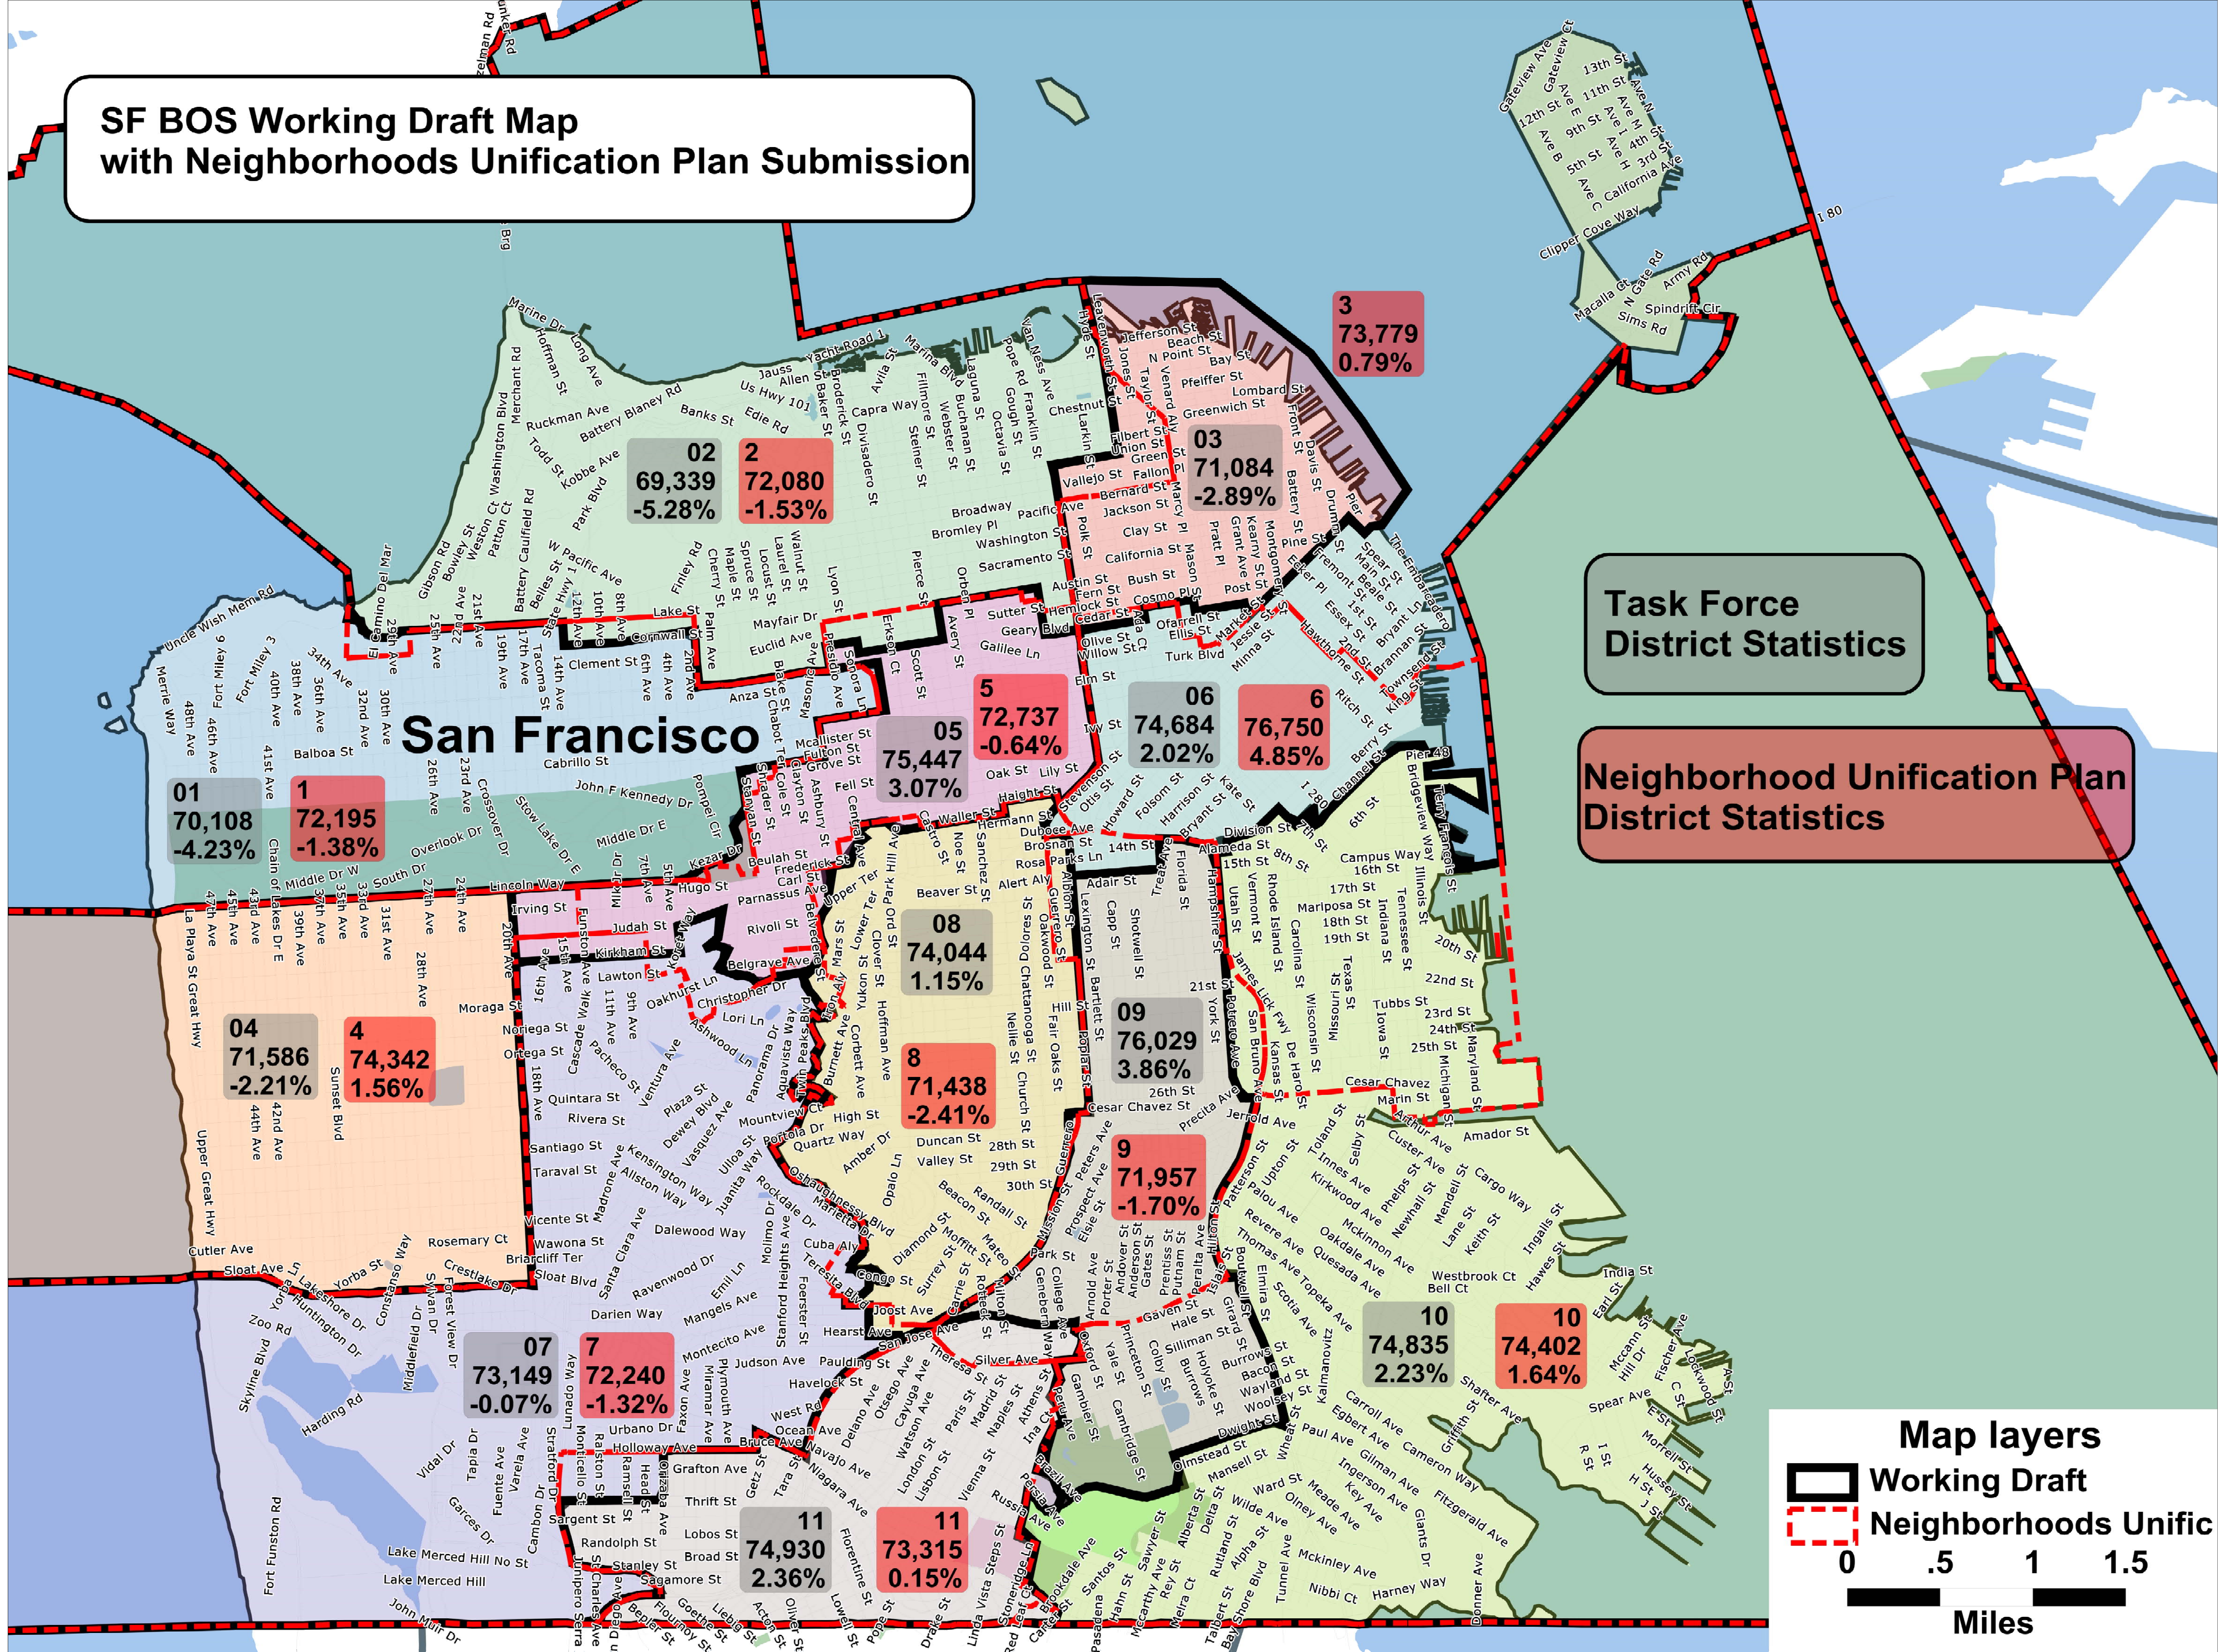

SF BOS Working Draft Map with Neighborhoods Unification Plan Submission

San Francisco

**Task Force
District Statistics**

**Neighborhood Unification Plan
District Statistics**

Map layers

- Working Draft
- Neighborhoods Unific

0 .5 1 1.5
Miles